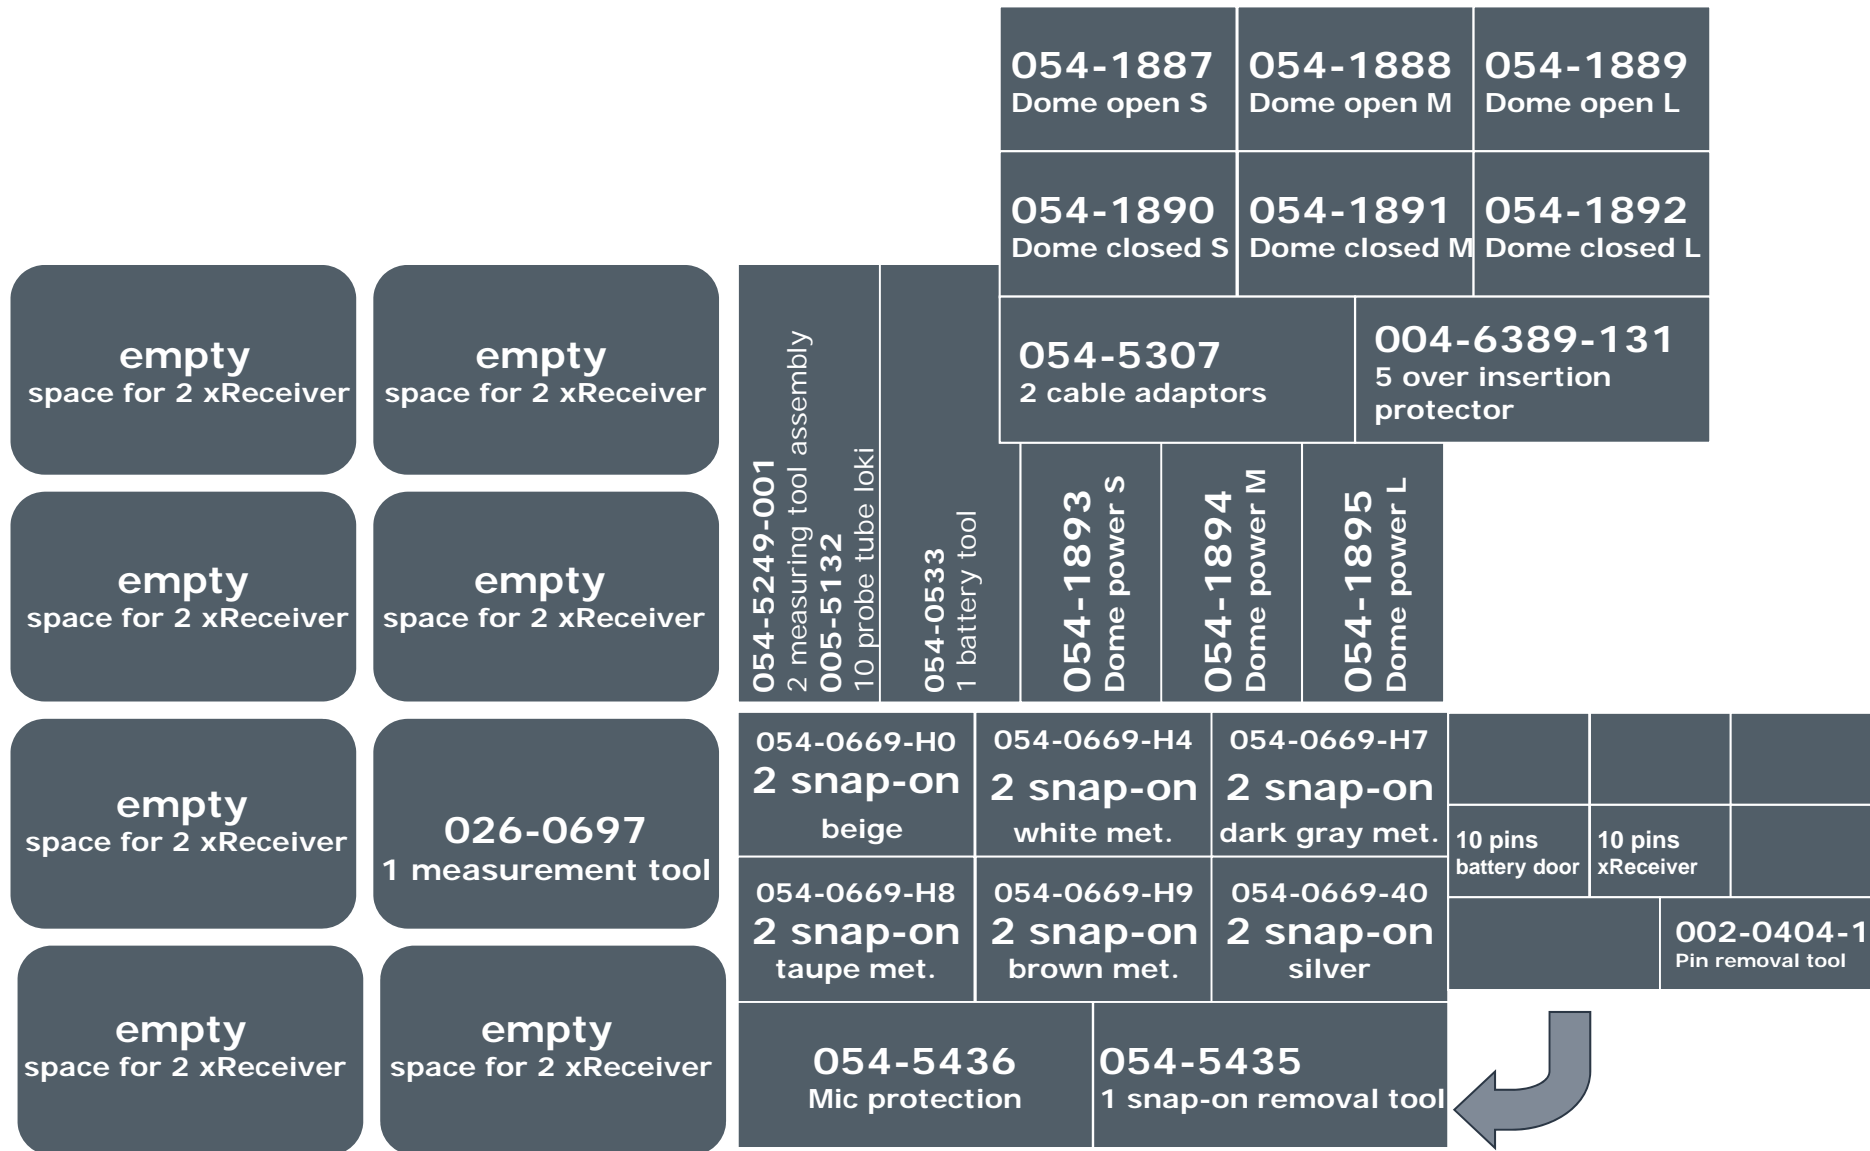

Kit sona ric: colors and domes

Kit sona ric: colors and domes

empty space for 2 xReceiver	empty space for 2 xReceiver
empty space for 2 xReceiver	empty space for 2 xReceiver
empty space for 2 xReceiver	
empty space for 2 xReceiver	empty space for 2 xReceiver

 10	 10	 10
 10	 10	 10
		 5

10	10	10
		

 2 snap-on beige	 2 snap-on white met.	 2 snap-on dark gray met.
 2 snap-on taupe met.	 2 snap-on brown met.	 2 snap-on silver

10 pins battery door	10 pins xReceiver	
		