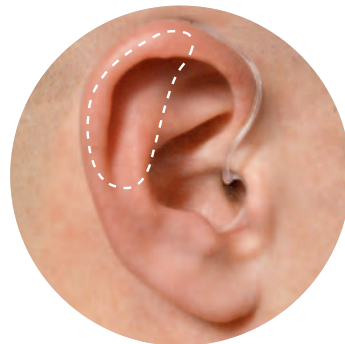

### sona:vogue ric

- : 312 battery; lasts typically 8 to 10 days
- : Main body behind the ear, loudspeaker in the ear
- : Directional microphones
- : Fully automatic
- : Upgradeable
- : Various color options

### sona:vogue micro

- : Size 312 battery; lasts typically 8 to 10 days
- : Main body behind the ear, a fine tube directs sound into the ear
- : Directional microphones
- : Fully automatic
- : Upgradeable
- : Various color options

### sona:vogue intro

- : Size 10A battery; lasts typically 5 days
- : Completely in the ear
- : Fully automatic
- : Upgradeable