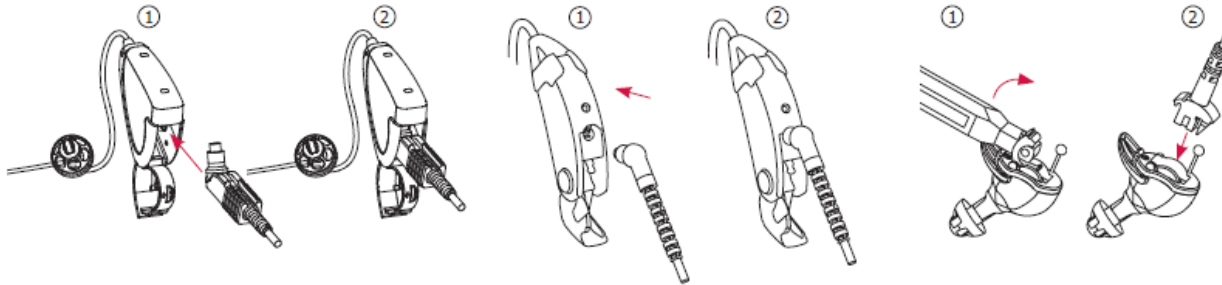

Overview sona:vogue programming cables

Product	sona programming cables		Compatible cables from other manufacturers		
			Phonak	Unitron	
sona:vogue ric 	Article Nr: 054-5307				
	Cable tool kit for cable sona "A"				
sona:vogue micro 	Article Nr: 058-1010		Article Nr: 058-0256	Article Nr: 058-5078	
	Programming cable sona "A" left (2m)		Programming cable 2m left	Programming cable 2m black universal L/R	
	Article Nr: 058-1011		Article Nr: 058-0257	Article Nr: 058-5078	
	Programming cable sona "A" right (2m)		Programming cable 2m right	Programming cable 2m black universal L/R	
	Article Nr: 058-1014		Article Nr: 058-0255	Article Nr: 058-5059	
Programming cable sona "A" left + right (0.5m)			Programming cable 0.5m	Programming cable 0.5m	
sona:vogue intro (right) 	Article Nr: 058-1013		Article Nr: 058-1048	Article Nr: 058-5056	
	Programming cable sona "B" right (2m)			Plug-in cable 10A 2.0m / R	Plug-in cable 10A 2.0m / R
	Article Nr: 058-1016		Article Nr: 058-1046	Article Nr: 058-5120	
Programming cable sona "B" right (0.5m)			Plug in cable 10A 0.5M/R	Plug-in cable 10A 0.5M/R Unitron	
sona:vogue intro (left) 	Article Nr: 058-1012		Article Nr: 058-0049	Article Nr: 058-5055	
	Programming cable sona "B" left (2m)			Plug-in cable 10A 2.0M/L	Plug-in cable 10A 2.0m / L
	Article Nr: 058-1015			Article Nr: 058-1047	Article Nr: 058-5121
Programming cable sona "B" left (0.5m)			Plug-in cable 10A 0.5m / L	Plug-in cable 10A 0.5M/L Unitron	

Overview sona:vogue programming cables

Please note:

- For sona products do only use the cables shown in this overview. Cables from other sources may look the same, but internal wiring can differ and programming the hearing instruments is not possible.
- sona hearing instruments can be programmed with HiPro and NOAHlink.