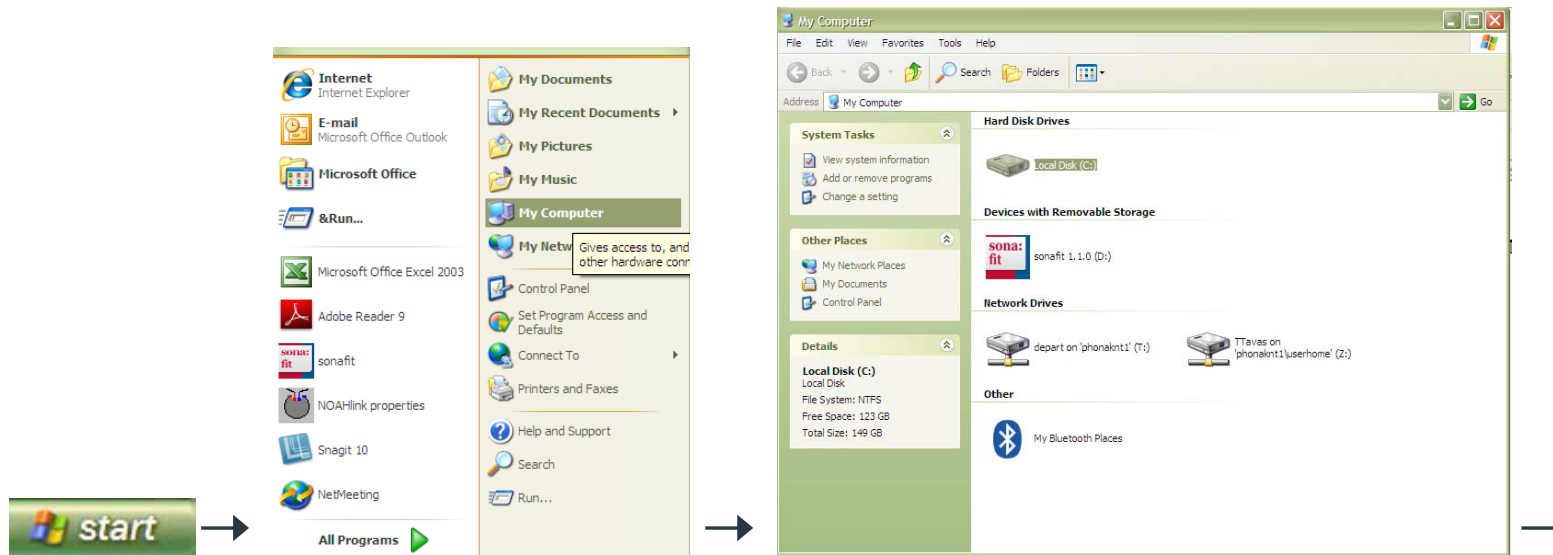

Quick check for hard disk space:

- : Click Start
- : My Computer
- : Locate Local Disk (C:)
- : Right click on Local Disk (C:)
- : Click Properties
- : General tab will show how much disk space is available